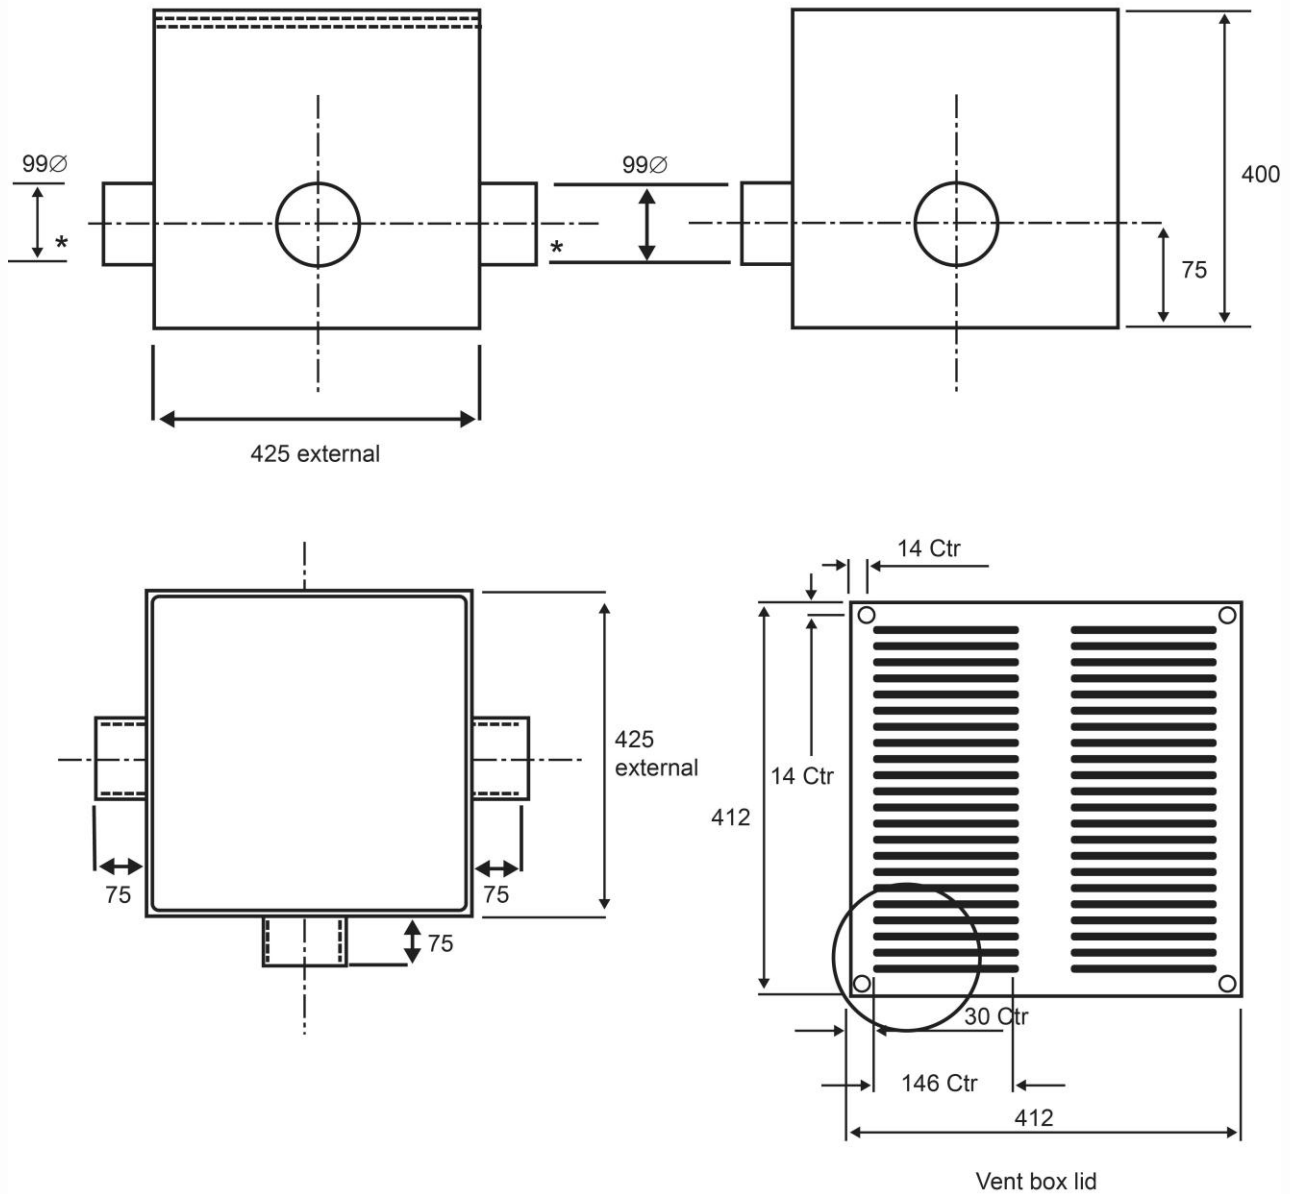

## V40 Standard Vent Box (Stainless lid)

All Dimensions in mm – Cover 4mm Durbar stainless steel.  
To be supplied with 2 pipe end caps fitted to outlets \*

Material: HDPE black

Issue 6 – Jan 11