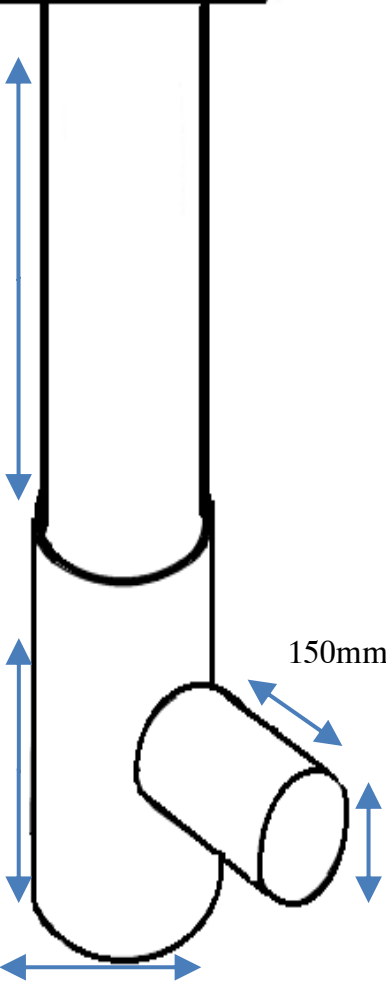

Top Section with Stainless Grill
 24 Slots
 5mm Wide
 150mm Long

Twin Wall Pipe
 700mm

330mm Smooth
 Pipe

150mm

Diameter to Suit
 110mm OD Pipe

Diameter to suit
 150mm ID Pipe

Rectangular Vent V42 HSF

1. 420mm x 230mm.
2. Security Screwed Slotted Stainless Grill.
3. Total Maximum Height 1080mm.