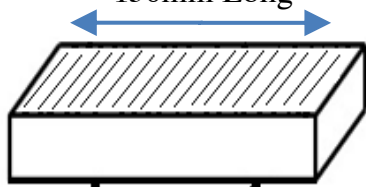

Top Section with Stainless Grill
 24 Slots
 5mm Wide
 150mm Long

Twin Wall Pipe
 700mm

330mm Smooth
 Pipe

150mm

Diameter to Suit
 110mm OD Pipe

Diameter to suit
 150mm ID Pipe

Rectangular Vent V42 HSF

1. 420mm x 230mm.
2. Security Screwed Slotted Stainless Grill.
3. Total Maximum Height 1080mm.