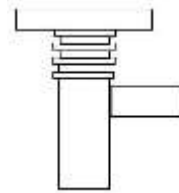

V20
T Fitting

V21
90° Bend

V22
Coupling

V24
End cap

V25
Solid Pipe 3lm

V26
Slotted Pipe 1.2 lm

V32
50mm Solid Pipe

V29
Voidform outlet
Connector

V31
50mm Voidform
Connector

V34
Voidform outlet
Connector

V35
Voidform outlet
Connector

V36
Voidformer outlet
Connector

V41 HSF
Round Gully
Vent

V42 HSF
Rectangular
Vent

V50
Air brick

V51
Periscope vent

V53
Round to Rectangular
Converter

(Diagrams not drawn to scale)

June 2013